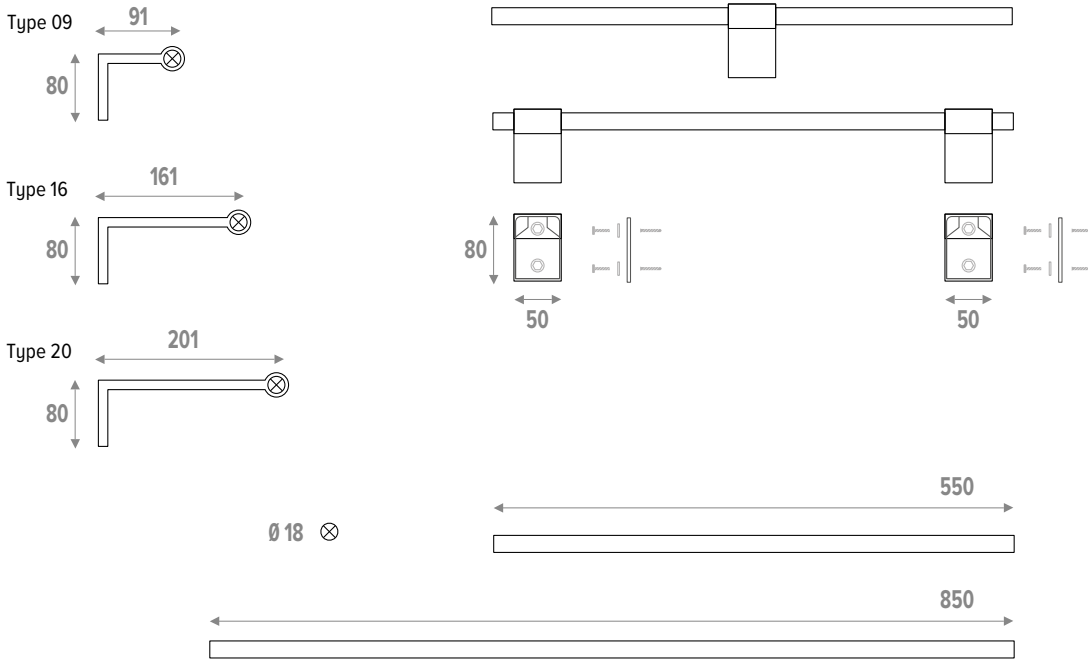

jaga
CLIMATE DESIGNERS

MIKADO

EXPORT@JAGA.BE +32 (0) 11 29 41 12

MIKADO

CONTENT	3
TECHNICAL INFORMATION	5
Dimensions	5
Colours	5
Installation	7
Maximum radiator dimensions	7
Options: Installation	7

MIKADO

DIMENSIONS (in mm)

STICK

ORDER CODE

MIKB 002 055 00 760

Colour
Length
Height

BRACKET

ORDER CODE

MIKH 008 005 09 333

Colour
Type

Always attach L85 using two brackets

Type 09

Type 16

Type 20

OPTIONS: INSTALLATION

Length 55

Length 85

jaga CLIMATE
DESIGNERS