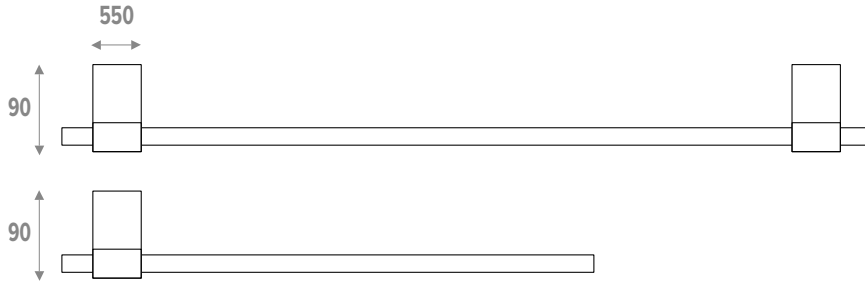

STICK

ORDER CODE

MIKB 002 055 00 760

Colour
Length
Height

BRACKET

ORDER CODE

MIKH 008 005 09 333

Colour
Type

WOOD FINISHES

COLOURS

Against the wall...

...above a radiator...

...Or for a heating unit.

MIKADO

INSTALLATION

MAXIMUM RADIATOR DIMENSIONS

Always attach L85 using two brackets

Type 09

Type 16

Type 20

OPTIONS: INSTALLATION

Length 55

Length 85

jaga CLIMATE
DESIGNERS