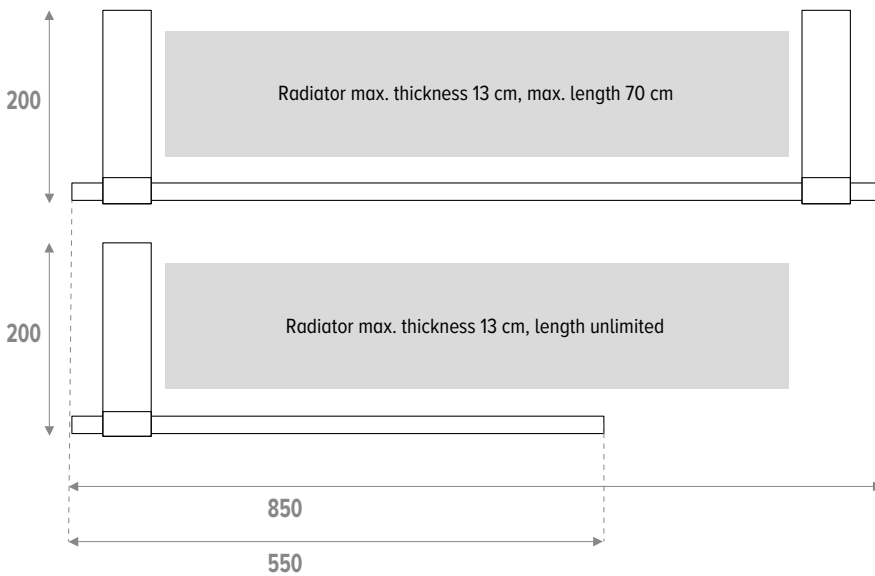

Always attach L85 using two brackets

Type 09

Type 16

Type 20

OPTIONS: INSTALLATION

Length 55

Length 85

jaga CLIMATE
DESIGNERS